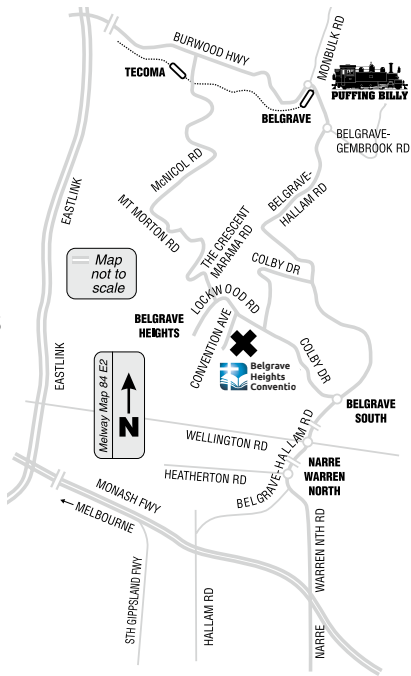

www.bhc.org.au

FACING LIFE'S STORMS

Friday 24–Sunday 26 May 2024
MEN'S CONVENTION

Belgrave Heights Convention

Belgrave Heights Convention

3 Convention Ave
Belgrave Heights VIC 3160
Enquiries: P **(03) 9752 6855**
E office@bhc.org.au
www.bhc.org.au

Transport from Belgrave Train Station is available upon request (03) 9752 6855

Our Purpose

The Belgrave Heights Convention exists to inspire and equip Christians to love and live for Christ in this world.