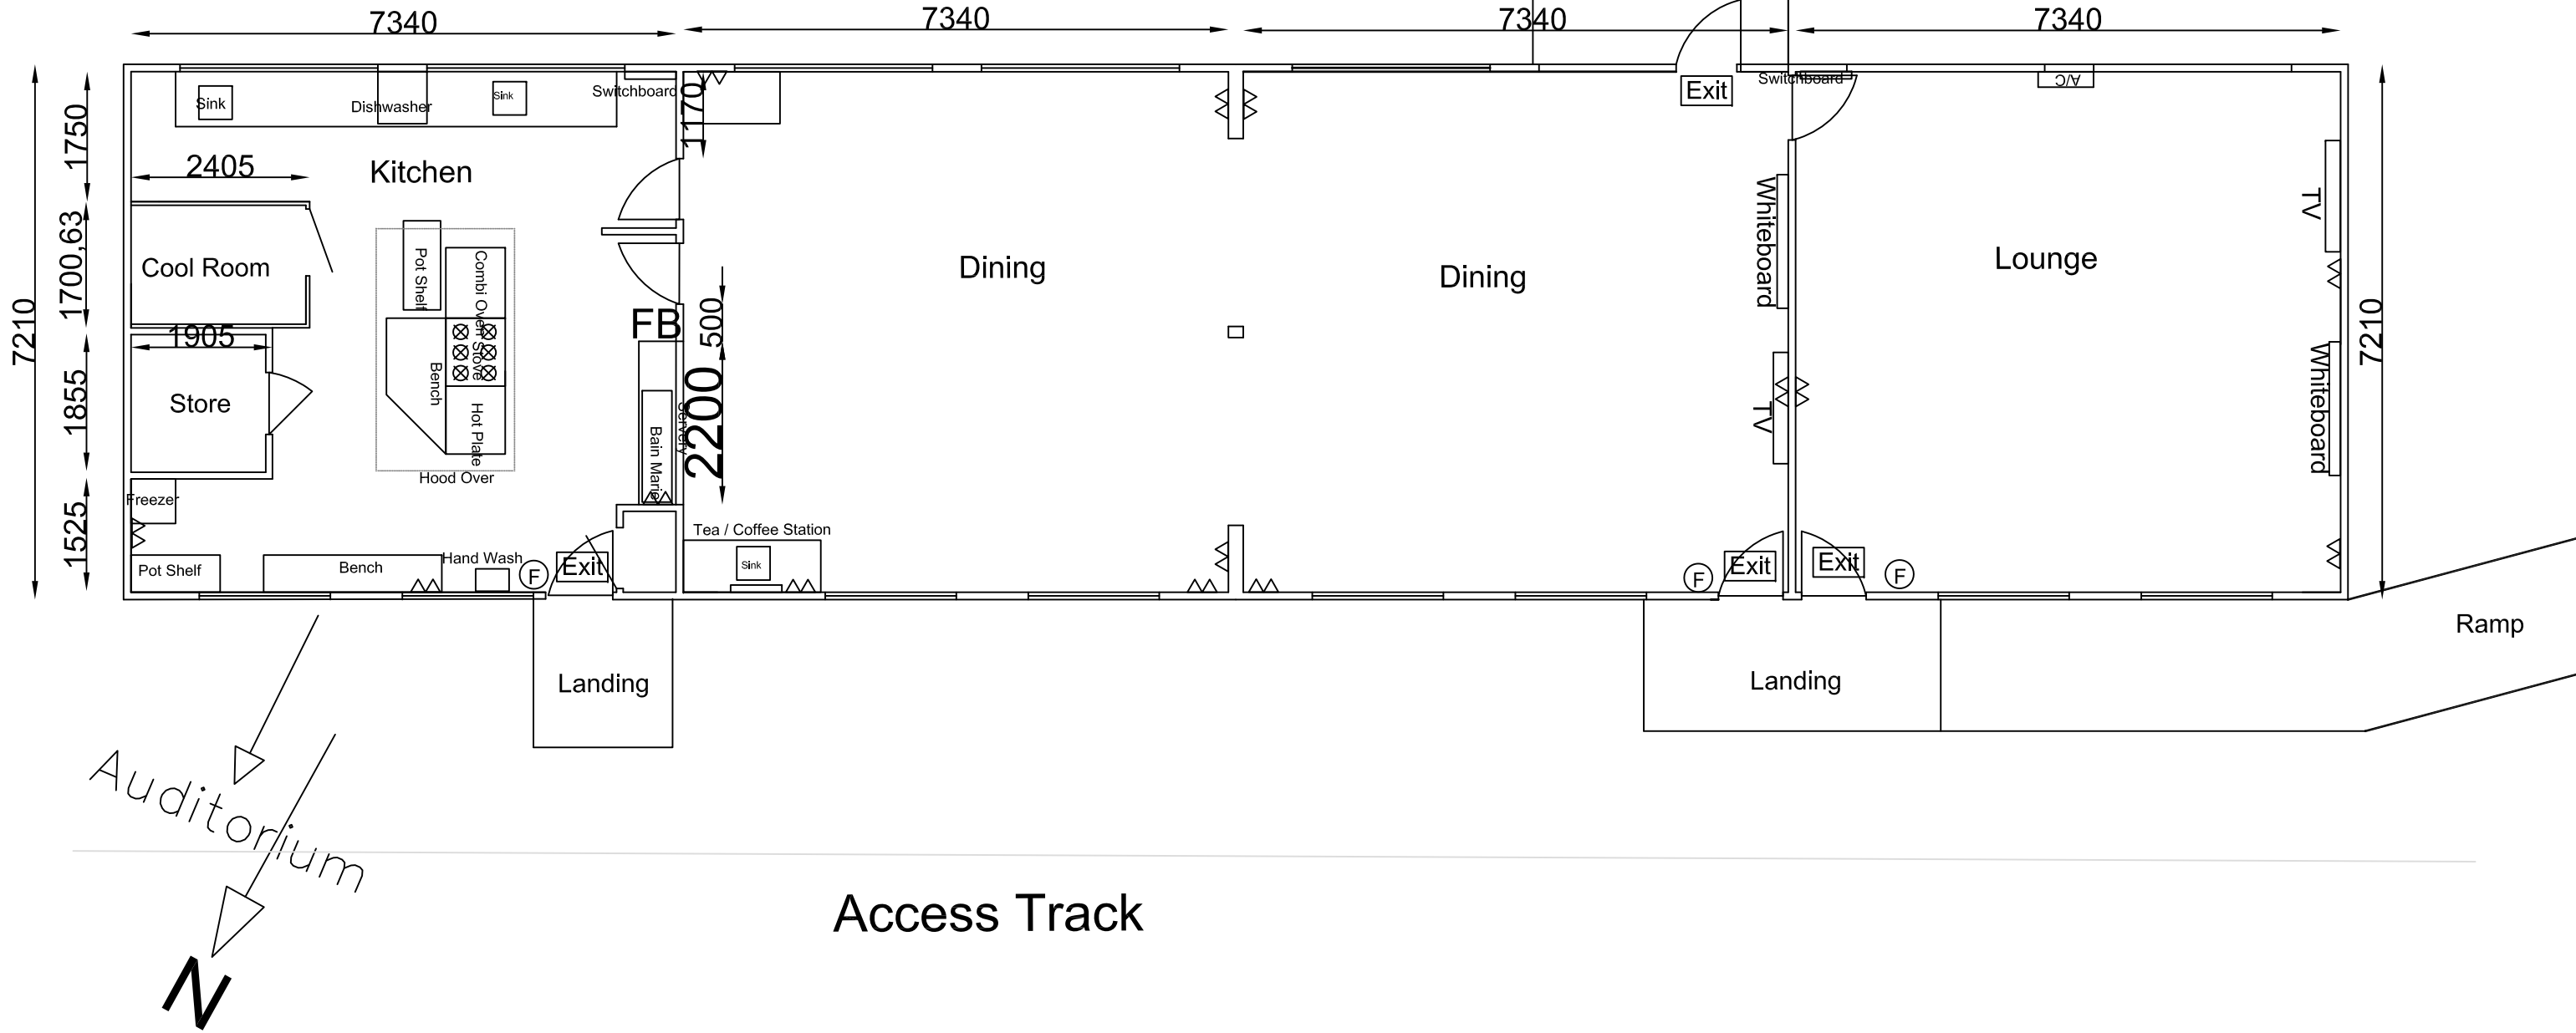

⚡ Electrical Power points

⊗ Smoke Detectors

HR Fire Hose Reel

Exit Exit Signs

FB Fire Blanket

Toilets and Showers

Auditorium

Access Track

Belgrave Heights Convention Building Layout

Diamond Valley Kitchen Dining