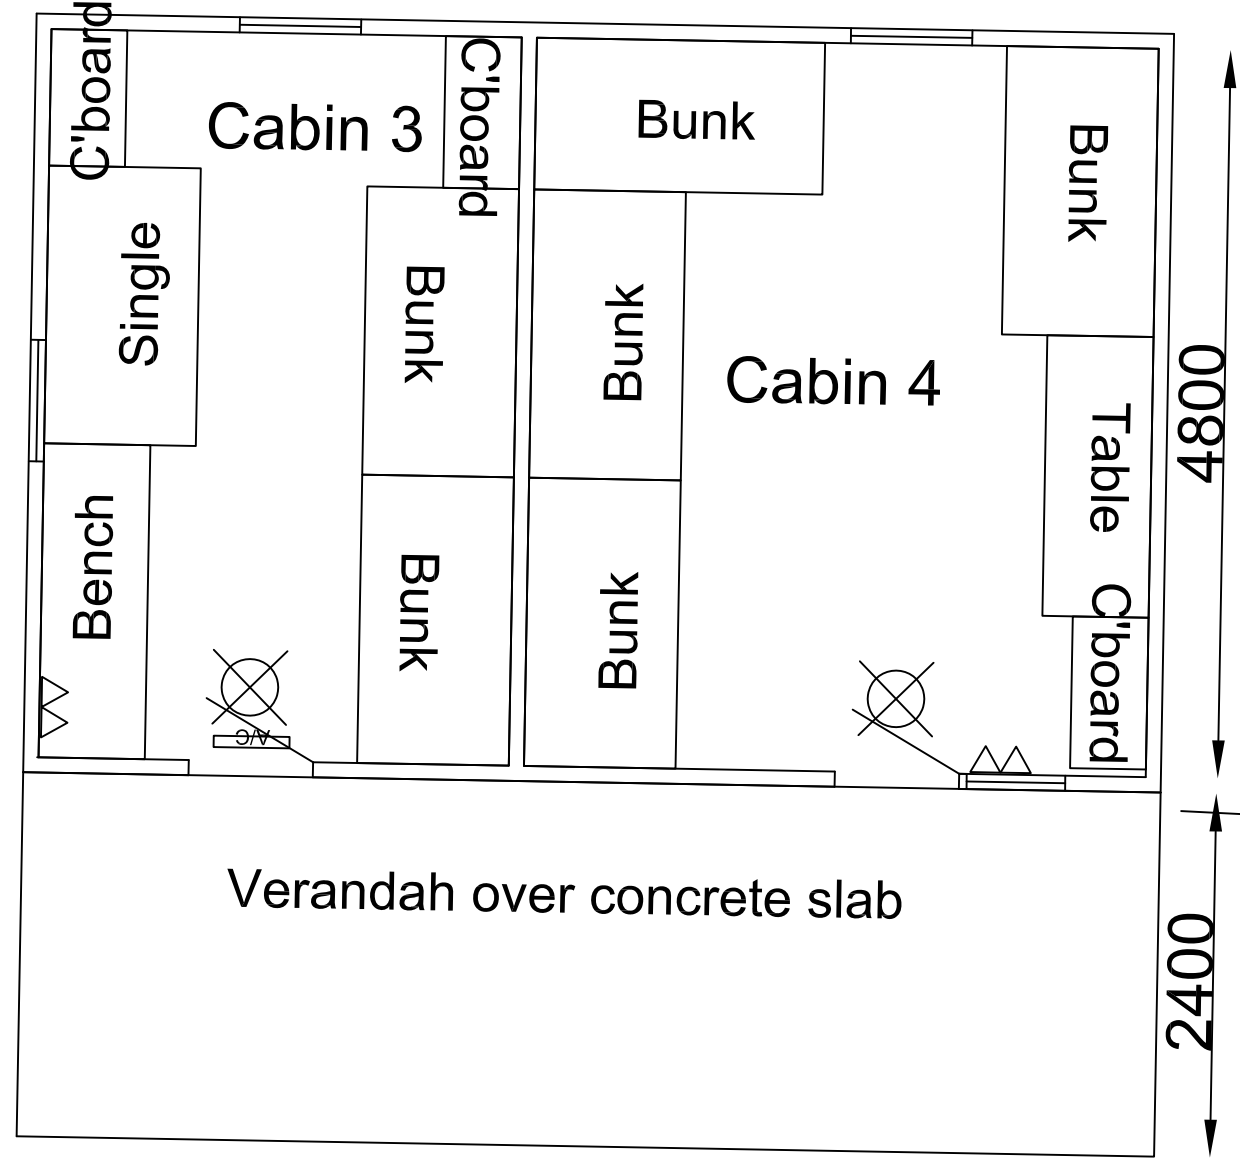

A Frames

7500
3100 4100

3050 7510 4160

Auditorium

Masters Manor

⚡ Electrical Power points

⊗ Smoke Detectors

Belgrave Heights Convention Building Layout

Cabins 3, 4, 5 and 6