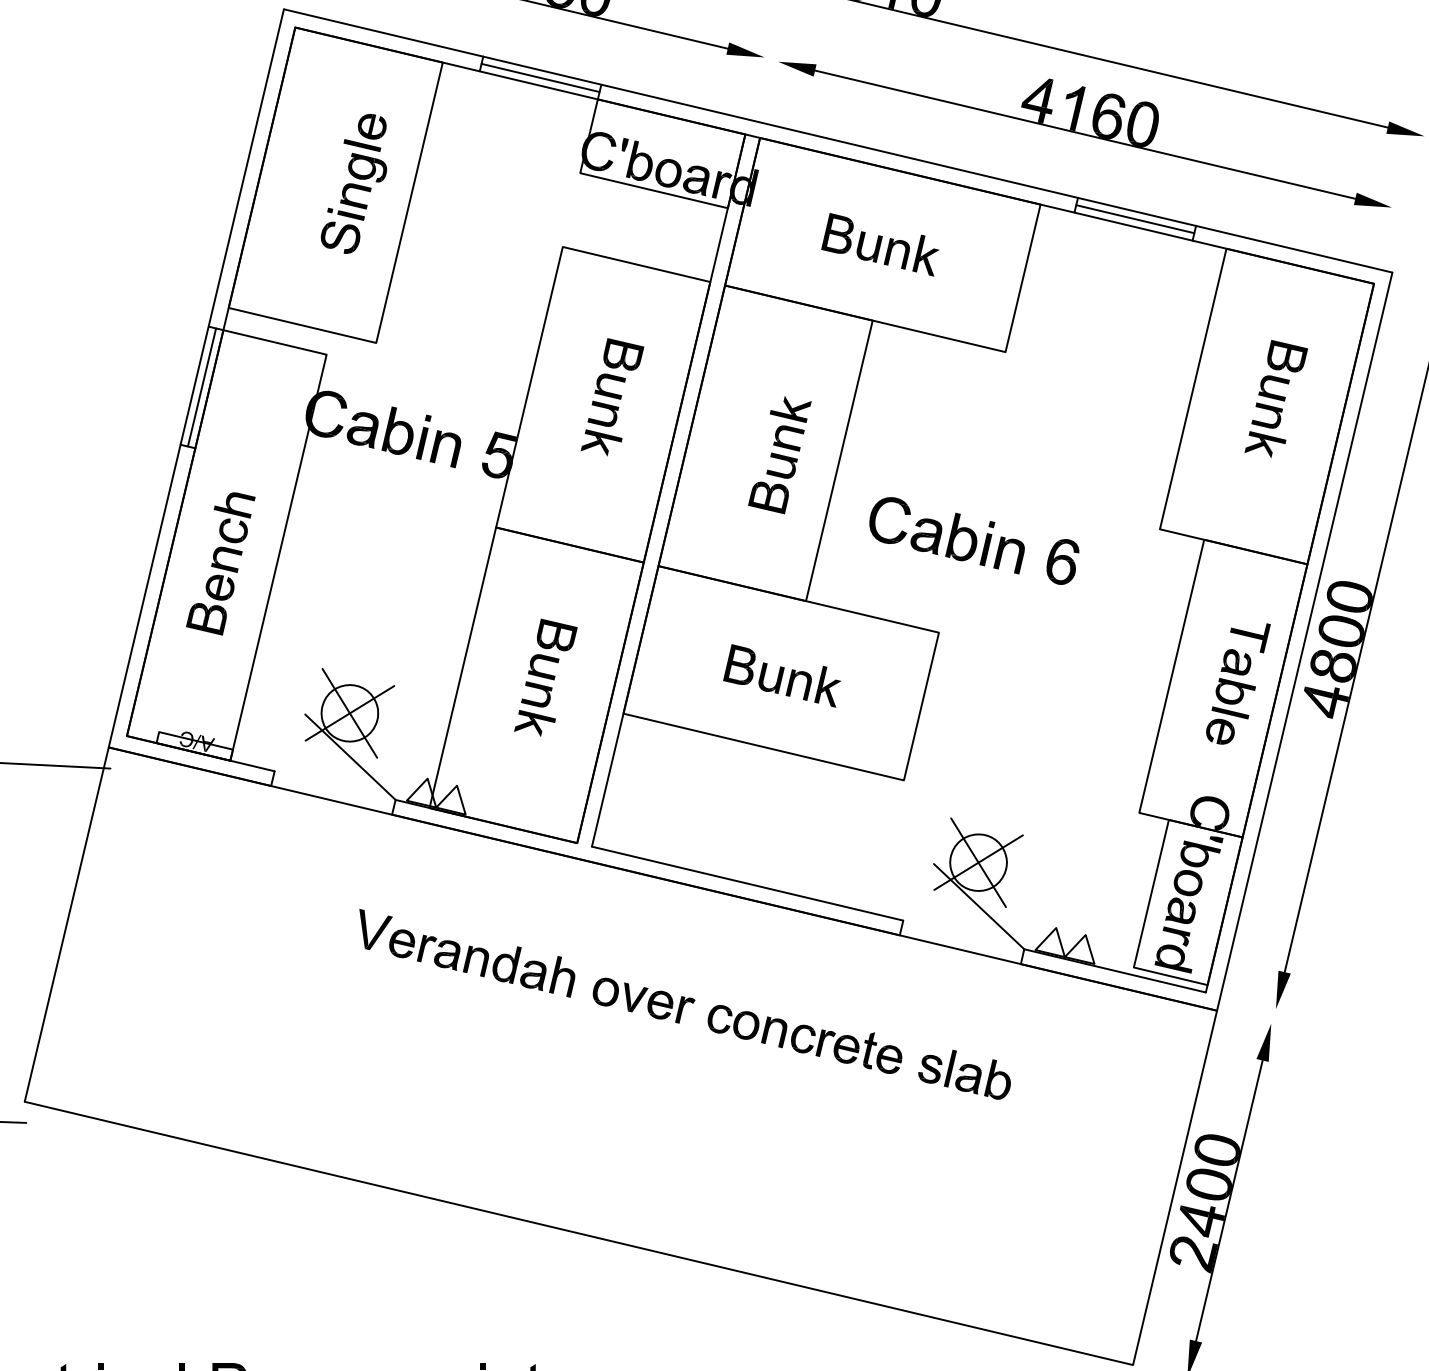

A Frames

7500
3100 4100

3050 7510 4160

Auditorium

Masters Manor

⚡ Electrical Power points

⊗ Smoke Detectors

Belgrave Heights Convention Building Layout

Cabins 3, 4, 5 and 6