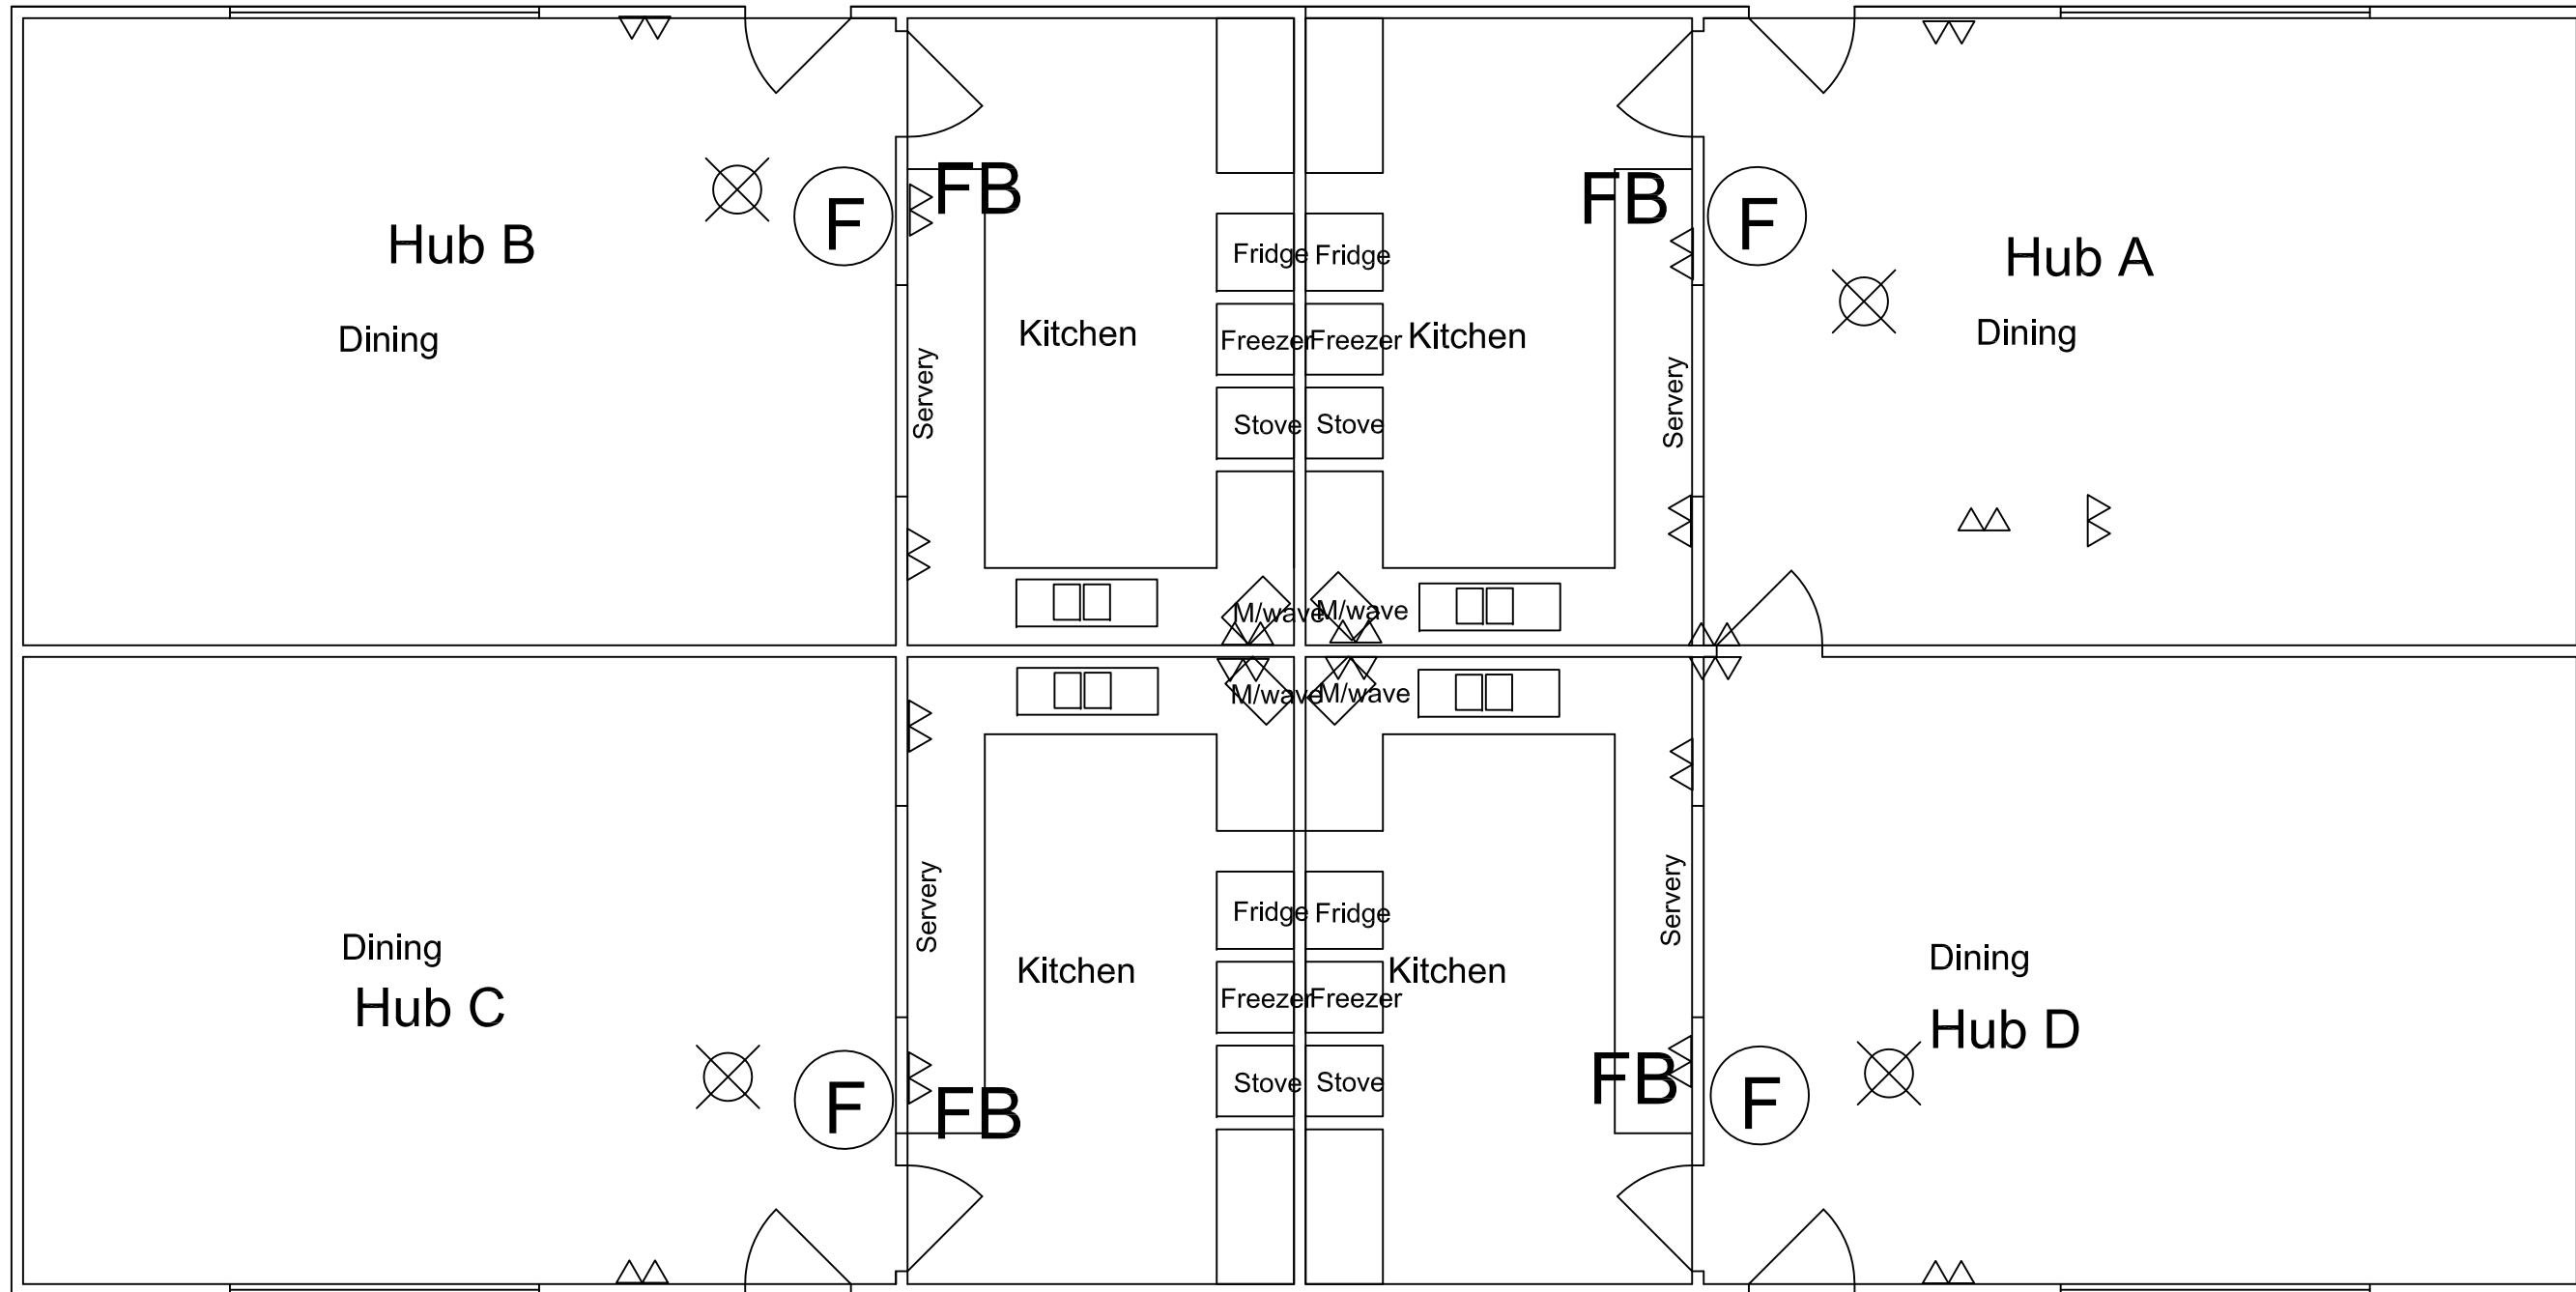

3000

6775

4865

4865

10000

Auditorium

N

Belgrave Heights Convention Building Layout

The Hub