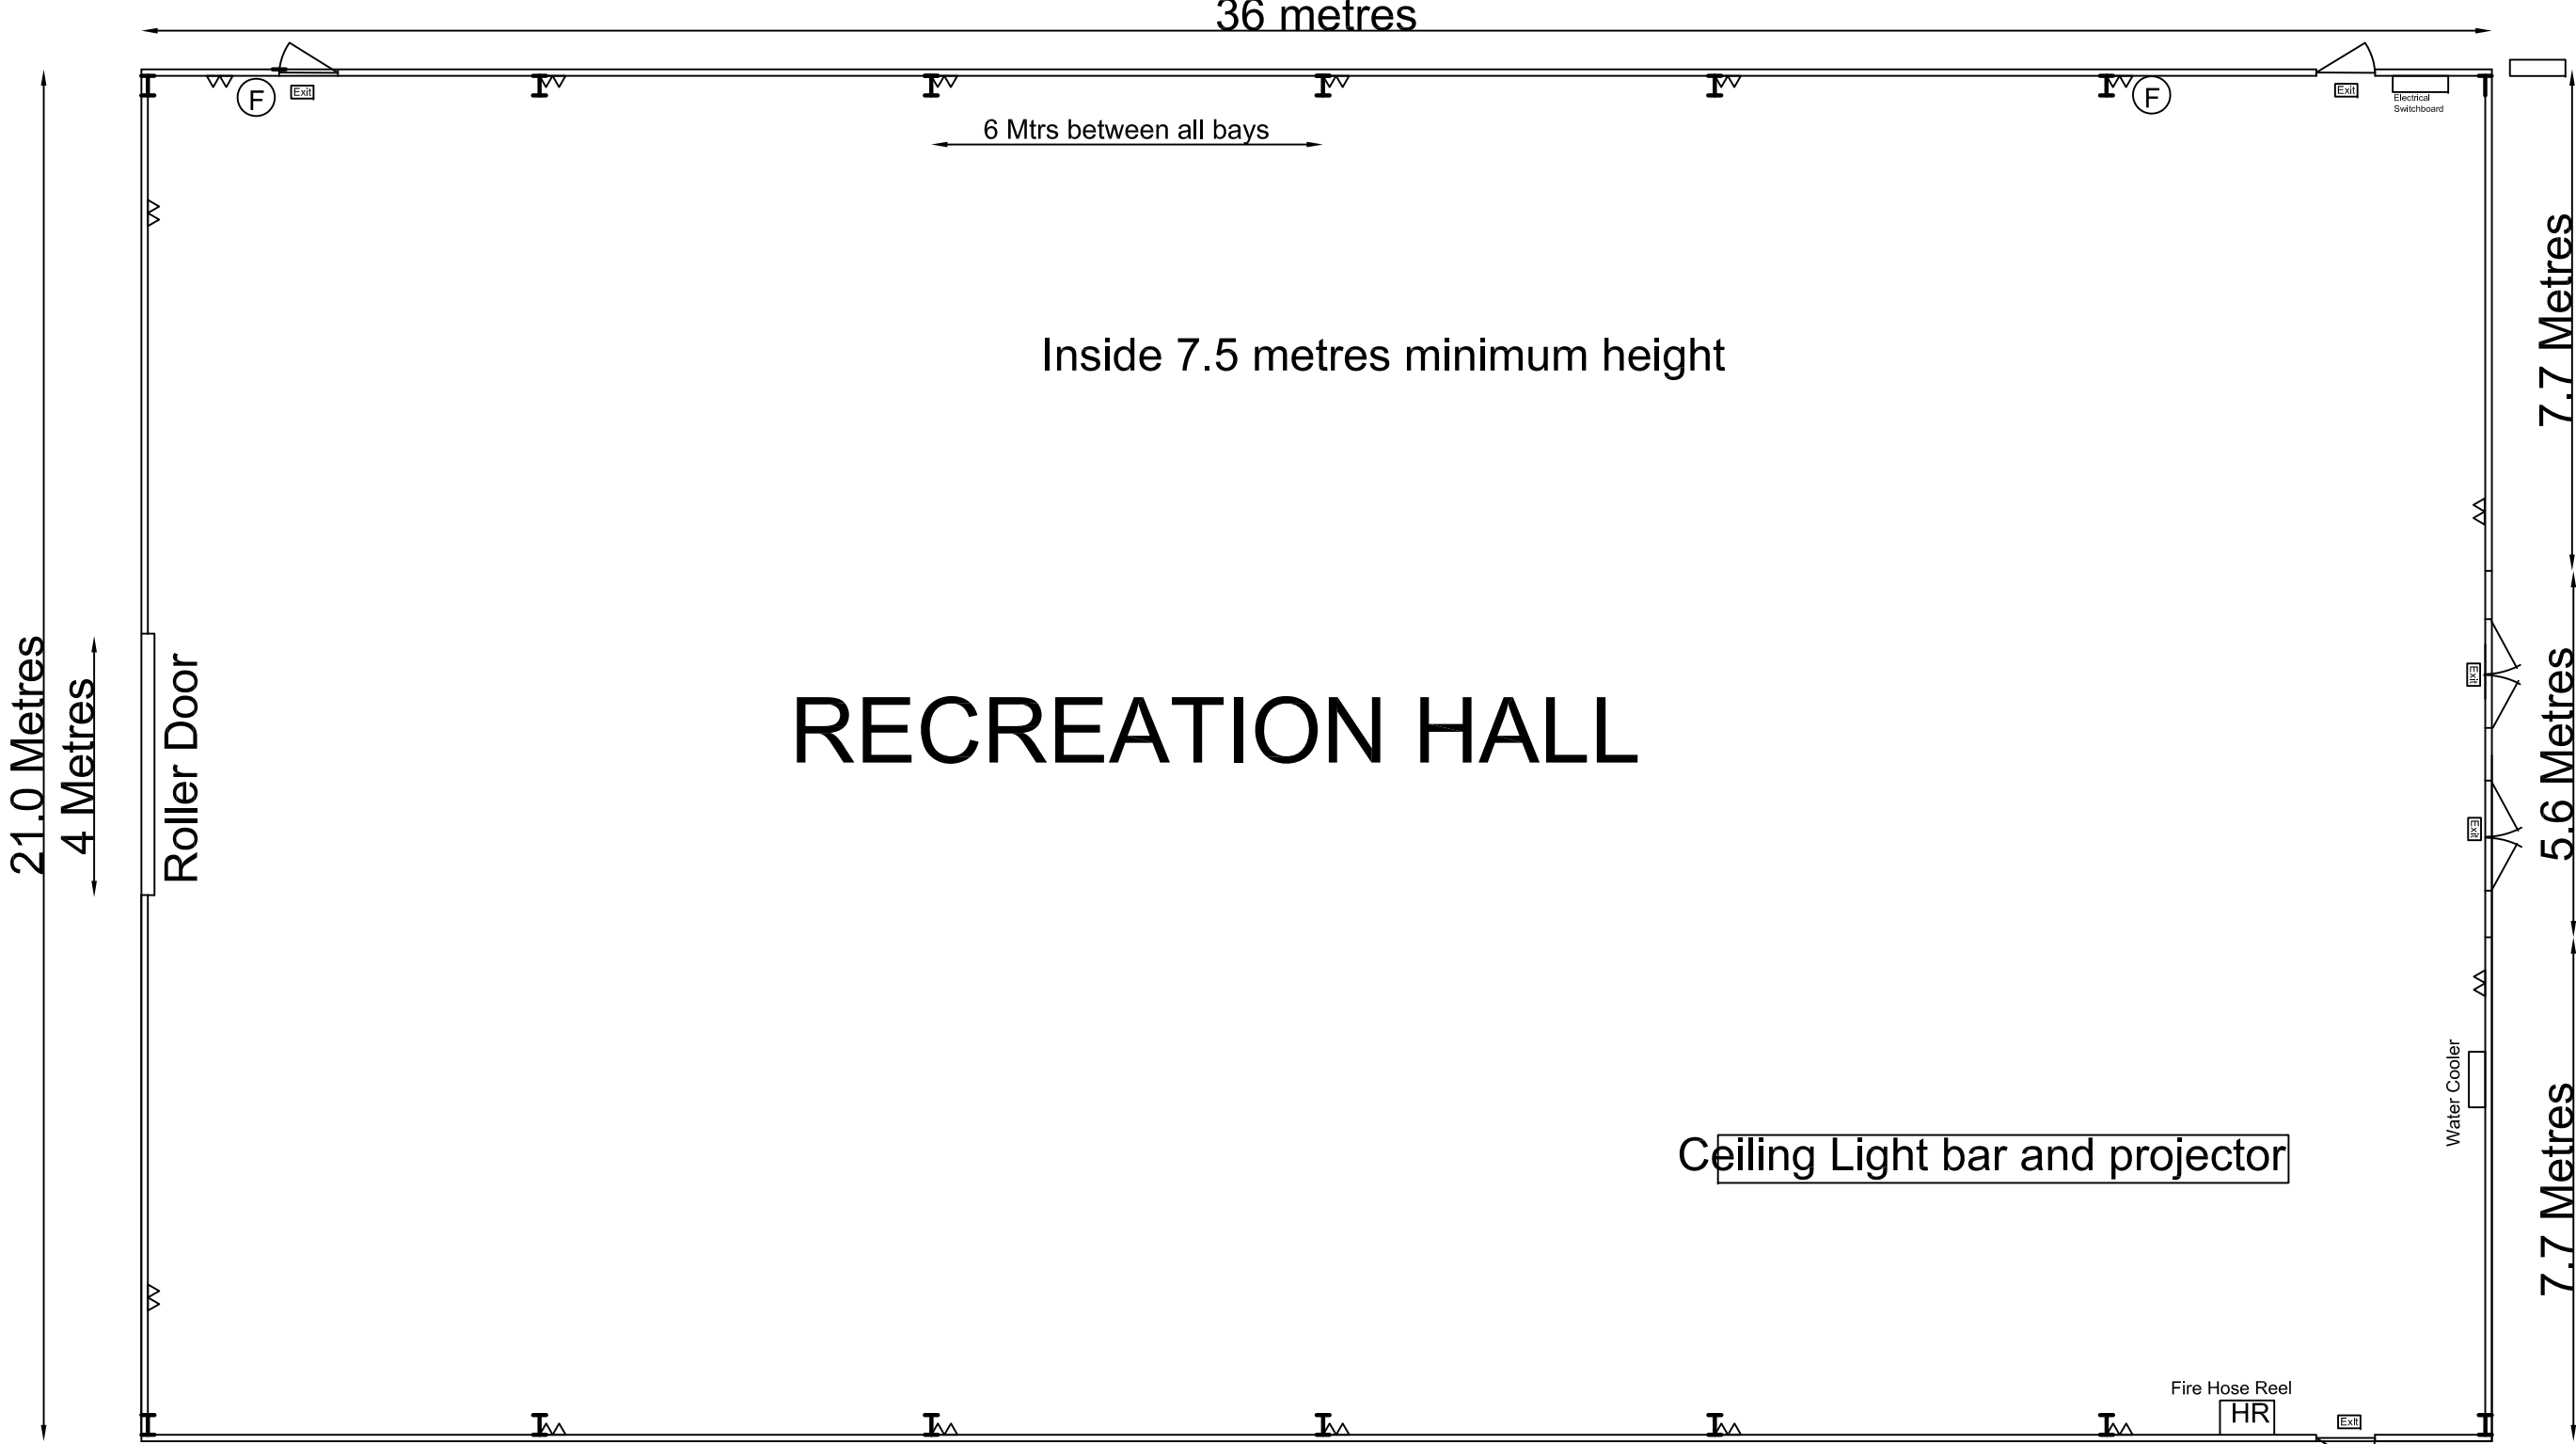

21.0 Metres
4 Metres

RECREATION HALL

Inside 7.5 metres minimum height

6 Mtrs between all bays

Ceiling Light bar and projector

I Support Columns

∇ Electrical Power points

Exit Exit Signs